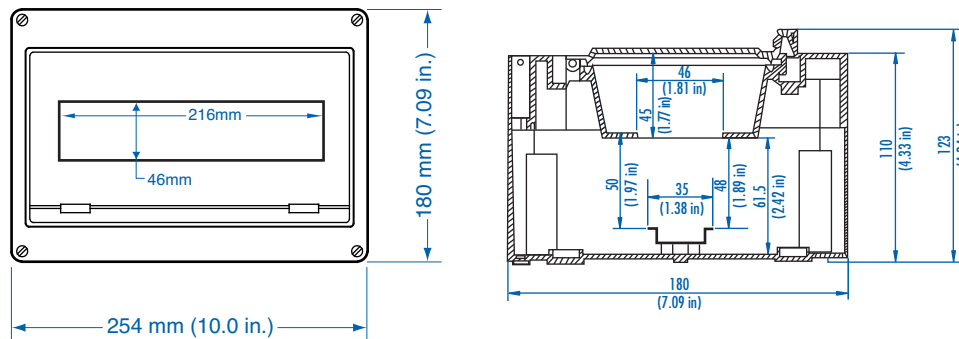

EK

Ordering Information	Cat. No.	Type	Length	Dimensions mm (in) Width	Height	Std. Pk.
Enclosure	542-508	EK008	180 mm (7.09 in)	182 mm (7.17 in)	110 mm (4.33 in)	1

Accessories

Ordering Information	Cat. No.	Type	Std. Pk.
Key Lock	548-102	KL	1
Terminal	X-578	PE/N Terminal - 7 pole	1
Filler Strip	799-012	108 mm piece (6 divisions)	1

Please refer to pages 116-120 for additional accessories and detailed information.

Standard Features

- **Protection Level:** IP65 - Nema Type 4x
- **Technical:** Smooth Sidewalls
Tinted Transparent Door
- **Enclosure Material:** Polycarbonate
- **Door Material:** Polycarbonate
- **Gasket Material:** Polyurethane
- **Temperature Range:** -35°C to 120°C (-31°F to 248°F)
- **Color:** Light Gray
- **Included Accessories:** 35mm DIN Rail
Label Strip
- **Accessories:** See section below

EK

Ordering Information	Cat. No.	Type	Length	Dimensions mm (in) Width	Height	Std. Pk.
Enclosure	542-512	EK012	180 mm (7.09 in)	254 mm (10.00 in)	110 mm (4.33 in)	1

Accessories

Ordering Information	Cat. No.	Type	Std. Pk.
Key Lock	548-102	KL	1
Terminal	X-583	PE/N Terminal - 12 pole	1
Filler Strip	799-012	108 mm piece (6 divisions)	1

Please refer to pages 116-120 for additional accessories and detailed information.

EK024 – Polycarbonate – 361x254mm (14.21x10.00in.)

Standard Features

- **Protection Level:** IP65 - Nema Type 4x
- **Technical:** Smooth Sidewalls
Tinted Transparent Door
- **Enclosure Material:** Polycarbonate
- **Door Material:** Polycarbonate
- **Gasket Material:** Polyurethane
- **Temperature Range:** -35°C to 120°C (-31°F to 248°F)
- **Color:** Light Gray
- **Included Accessories:** 2 ea. 35mm DIN Rail
2 ea. Label Strips
- **Accessories:** See section below