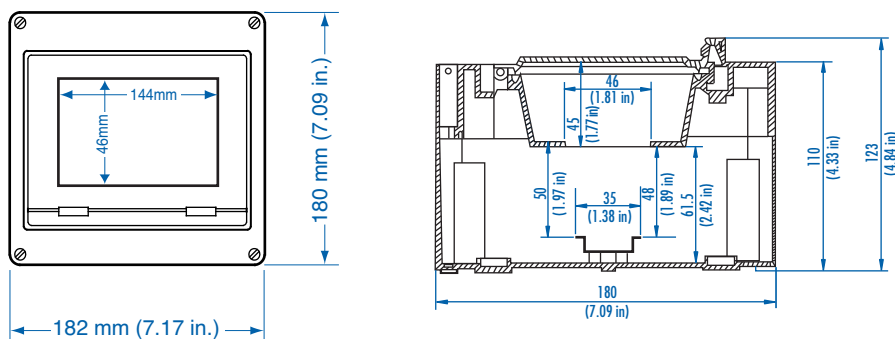

EK

Ordering Information	Cat. No.	Type	Length	Dimensions mm (in) Width	Height	Std. Pk.
Enclosure	542-504	EK004	180 mm (7.09 in)	110 mm (4.33 in)	110 mm (4.33 in)	1

Accessories

Ordering Information	Cat. No.	Type	Std. Pk.
Key Lock	548-102	KL	1
Terminal	X-575	PE/N Terminal - 5 pole	1
Filler Strip	799-012	108 mm piece (6 divisions)	1

Please refer to pages 116-120 for additional accessories and detailed information.

EK008 – Polycarbonate – 180x182mm (7.09x7.17in.)

Standard Features

- **Protection Level:** IP65 - Nema Type 4x
- **Technical:** Smooth Sidewalls
Tinted Transparent Door
- **Enclosure Material:** Polycarbonate
- **Door Material:** Polycarbonate
- **Gasket Material:** Polyurethane
- **Temperature Range:** -35°C to 120°C (-31°F to 248°F)
- **Color:** Light Gray
- **Included Accessories:** 35mm DIN Rail
Label Strip
- **Accessories:** See section below

EK

Ordering Information	Cat. No.	Type	Length	Dimensions mm (in) Width	Height	Std. Pk.
Enclosure	542-508	EK008	180 mm (7.09 in)	182 mm (7.17 in)	110 mm (4.33 in)	1

Accessories

Ordering Information	Cat. No.	Type	Std. Pk.
Key Lock	548-102	KL	1
Terminal	X-578	PE/N Terminal - 7 pole	1
Filler Strip	799-012	108 mm piece (6 divisions)	1

Please refer to pages 116-120 for additional accessories and detailed information.

Standard Features

- **Protection Level:** IP65 - Nema Type 4x
- **Technical:** Smooth Sidewalls
Tinted Transparent Door
- **Enclosure Material:** Polycarbonate
- **Door Material:** Polycarbonate
- **Gasket Material:** Polyurethane
- **Temperature Range:** -35°C to 120°C (-31°F to 248°F)
- **Color:** Light Gray
- **Included Accessories:** 35mm DIN Rail
Label Strip
- **Accessories:** See section below