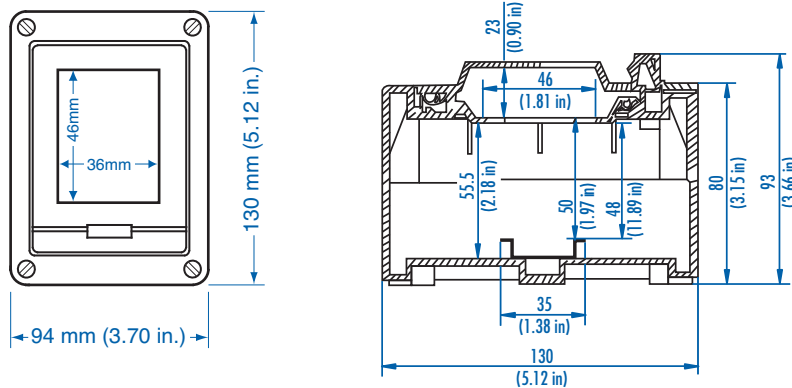

EK002 – Polycarbonate – 130x94mm (5.12x3.70in.)

Standard Features

- **Protection Level:** IP65 - Nema Type 4x
- **Technical:** Smooth Sidewalls
Tinted Transparent Door
- **Enclosure Material:** Polycarbonate
- **Door Material:** Polycarbonate
- **Gasket Material:** Polyurethane
- **Temperature Range:** -35°C to 120°C (-31°F to 248°F)
- **Color:** Light Gray
- **Included Accessories:** 35mm DIN Rail
Label Strip
- **Accessories:** See section below

EK

Ordering Information	Cat. No.	Type	Length	Dimensions mm (in) Width	Height	Std. Pk.
Enclosure	542-502	EK002	130 mm (5.12 in)	94 mm (3.70 in)	80 mm (3.15 in)	1

Accessories

Ordering Information	Cat. No.	Type	Std. Pk.
Key Lock	548-102	KL	1
Terminal	X-573	PE/N Terminal - 3 pole	1
Filler Strip	799-012	108 mm piece (6 divisions)	1

Please refer to pages 116-120 for additional accessories and detailed information.

Standard Features

- **Protection Level:** IP65 - Nema Type 4x
- **Technical:** Smooth Sidewalls
Tinted Transparent Door
- **Enclosure Material:** Polycarbonate
- **Door Material:** Polycarbonate
- **Gasket Material:** Polyurethane
- **Temperature Range:** -35°C to 120°C (-31°F to 248°F)
- **Color:** Light Gray
- **Included Accessories:** 35mm DIN Rail
Label Strip
- **Accessories:** See section below

Please refer to pages 116-120 for additional accessories and detailed information.

EK008 – Polycarbonate – 180x182mm (7.09x7.17in.)

Standard Features

- **Protection Level:** IP65 - Nema Type 4x
- **Technical:** Smooth Sidewalls
Tinted Transparent Door
- **Enclosure Material:** Polycarbonate
- **Door Material:** Polycarbonate
- **Gasket Material:** Polyurethane
- **Temperature Range:** -35°C to 120°C (-31°F to 248°F)
- **Color:** Light Gray
- **Included Accessories:** 35mm DIN Rail
Label Strip
- **Accessories:** See section below