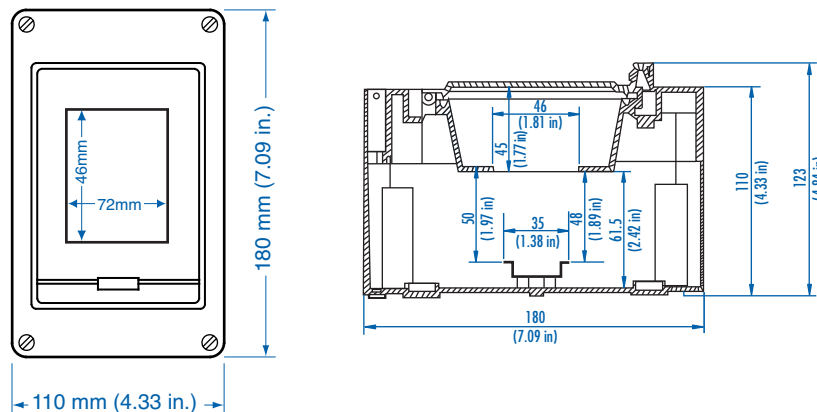

EK002 – Polycarbonate – 130x94mm (5.12x3.70in.)

Standard Features

- **Protection Level:** IP65 - Nema Type 4x
- **Technical:** Smooth Sidewalls
Tinted Transparent Door
- **Enclosure Material:** Polycarbonate
- **Door Material:** Polycarbonate
- **Gasket Material:** Polyurethane
- **Temperature Range:** -35°C to 120°C (-31°F to 248°F)
- **Color:** Light Gray
- **Included Accessories:** 35mm DIN Rail
Label Strip
- **Accessories:** See section below

Please refer to pages 116-120 for additional accessories and detailed information.

Standard Features

- **Protection Level:** IP65 - Nema Type 4x
- **Technical:** Smooth Sidewalls
Tinted Transparent Door
- **Enclosure Material:** Polycarbonate
- **Door Material:** Polycarbonate
- **Gasket Material:** Polyurethane
- **Temperature Range:** -35°C to 120°C (-31°F to 248°F)
- **Color:** Light Gray
- **Included Accessories:** 35mm DIN Rail
Label Strip
- **Accessories:** See section below

EK

Ordering Information	Cat. No.	Type	Length	Dimensions mm (in) Width	Height	Std. Pk.
Enclosure	542-504	EK004	180 mm (7.09 in)	110 mm (4.33 in)	110 mm (4.33 in)	1

Accessories

Ordering Information	Cat. No.	Type	Std. Pk.
Key Lock	548-102	KL	1
Terminal	X-575	PE/N Terminal - 5 pole	1
Filler Strip	799-012	108 mm piece (6 divisions)	1

Please refer to pages 116-120 for additional accessories and detailed information.

EK008 – Polycarbonate – 180x182mm (7.09x7.17in.)

Standard Features

- **Protection Level:** IP65 - Nema Type 4x
- **Technical:** Smooth Sidewalls
Tinted Transparent Door
- **Enclosure Material:** Polycarbonate
- **Door Material:** Polycarbonate
- **Gasket Material:** Polyurethane
- **Temperature Range:** -35°C to 120°C (-31°F to 248°F)
- **Color:** Light Gray
- **Included Accessories:** 35mm DIN Rail
Label Strip
- **Accessories:** See section below