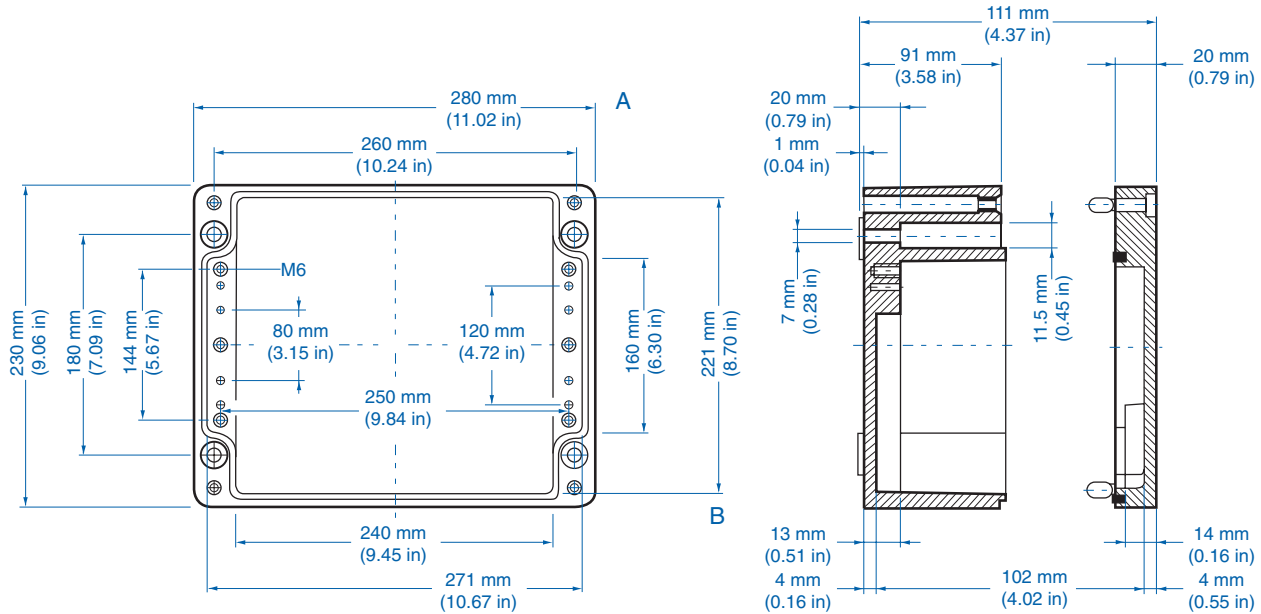

Accessories

Ordering Information	Cat. No.	Type	Std. Pk.
Mounting Plate	155-015	MP2823	1
Hinge Kit Set	154-210	HK-AL	1
DIN Rail TS 35 - 35 x 266mm	162-015	TS35/266	1
Mounting Tab Kit - large	154-006	MT-AL2	1

Please refer to pages 116-120 for additional accessories and detailed information.