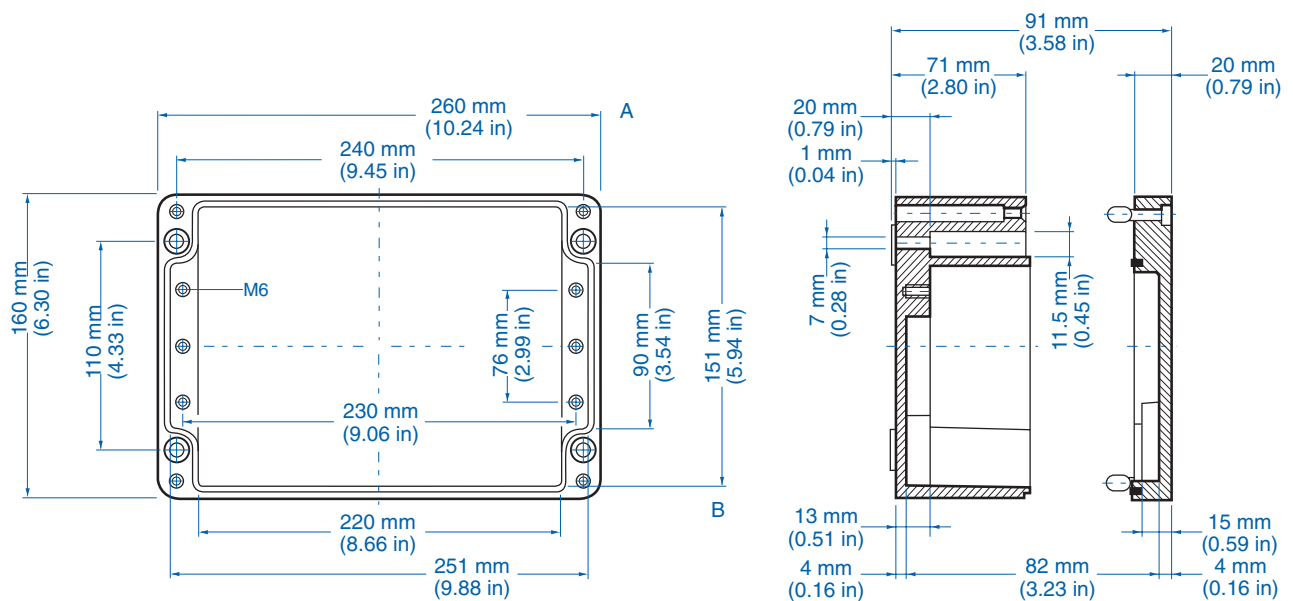

Accessories

Ordering Information	Cat. No.	Type	Std. Pk.
Mounting Plate	155-012	MP2616	1
Hinge Kit Set	154-210	HK-AL	1
DIN Rail TS 35 - 35 x 245mm	162-012	TS35/245	1
Mounting Tab Kit - large	154-006	MT-AL2	1

Please refer to pages 116-120 for additional accessories and detailed information.