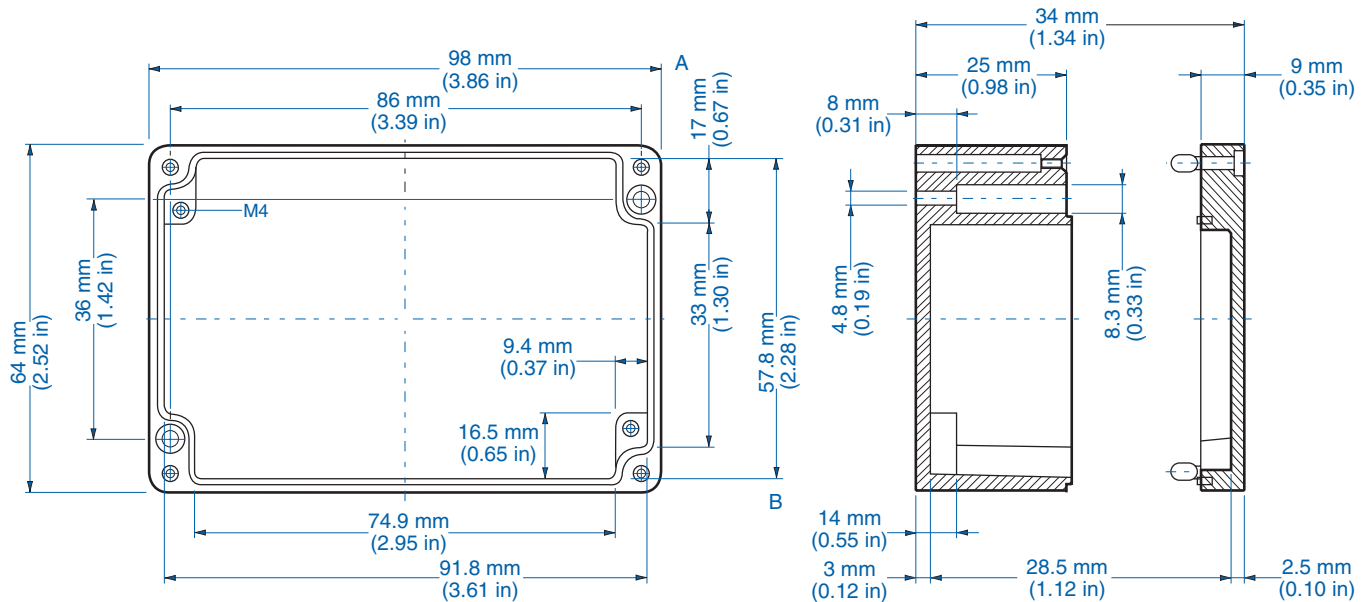

Accessories

Ordering Information	Cat. No.	Type	Std. Pk.
Mounting Tab Kit - small	154-004	MT-AL1	1

Please refer to pages 116-120 for additional accessories and detailed information.