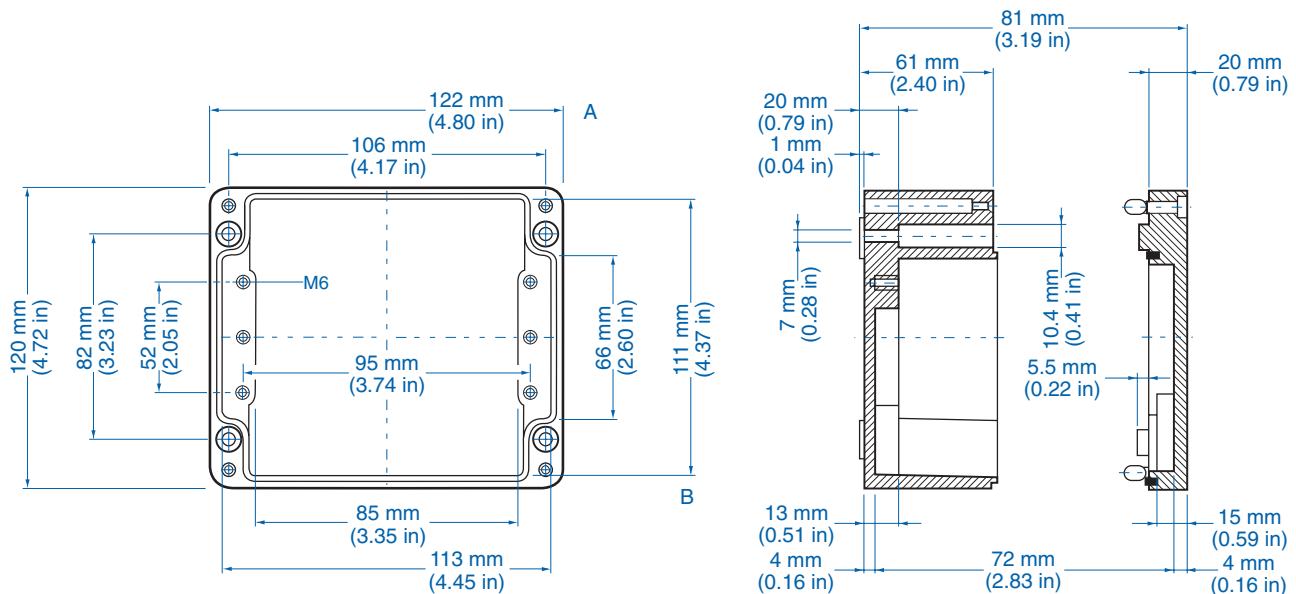

Accessories

Ordering Information	Cat. No.	Type	Std. Pk.
Mounting Plate	155-009	MP1212	1
Hinge Kit Set	154-210	HK-AL	1
DIN Rail TS 35 - 35 x 110 mm	162-009	TS35/110	1
Mounting Tab Kit - large	154-006	MT-AL2	1

Please refer to pages 116-120 for additional accessories and detailed information.