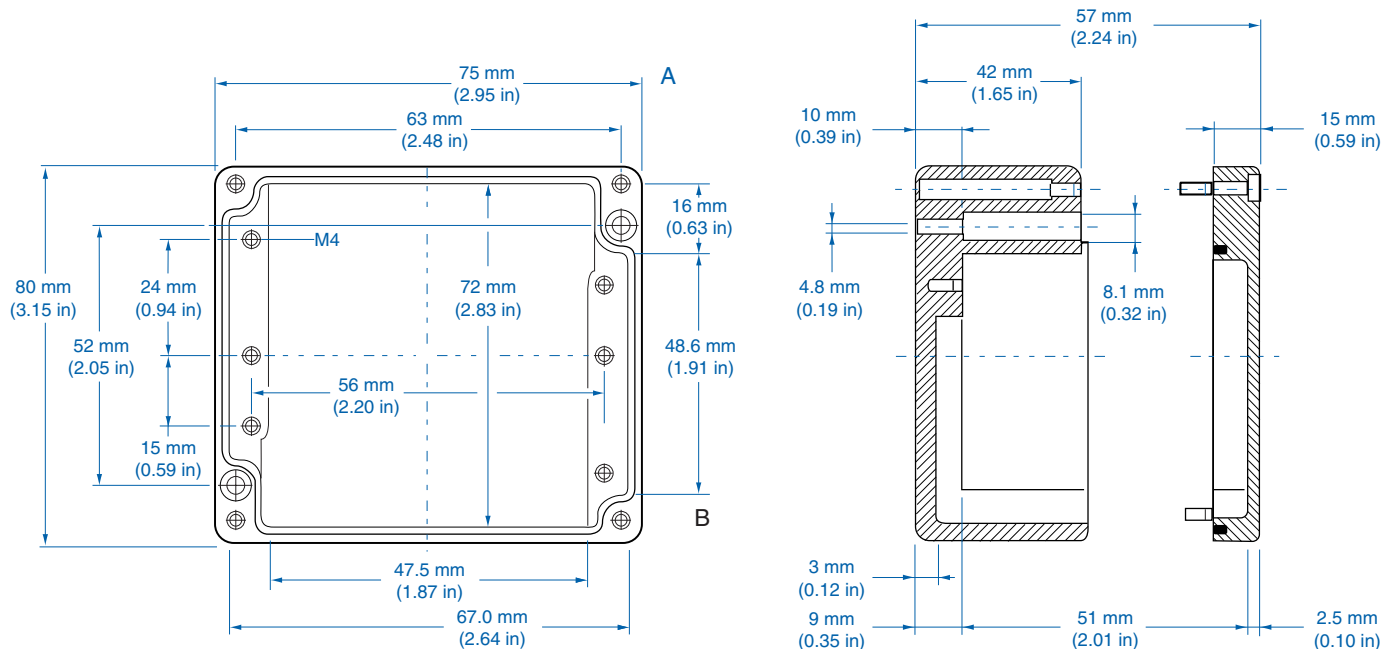

Accessories

Ordering Information	Cat. No.	Type	Std. Pk.
Mounting Plate	155-005	MP88	1
Mounting Tab Kit - small	154-004	MT-AL1	1

Please refer to pages 116-120 for additional accessories and detailed information.