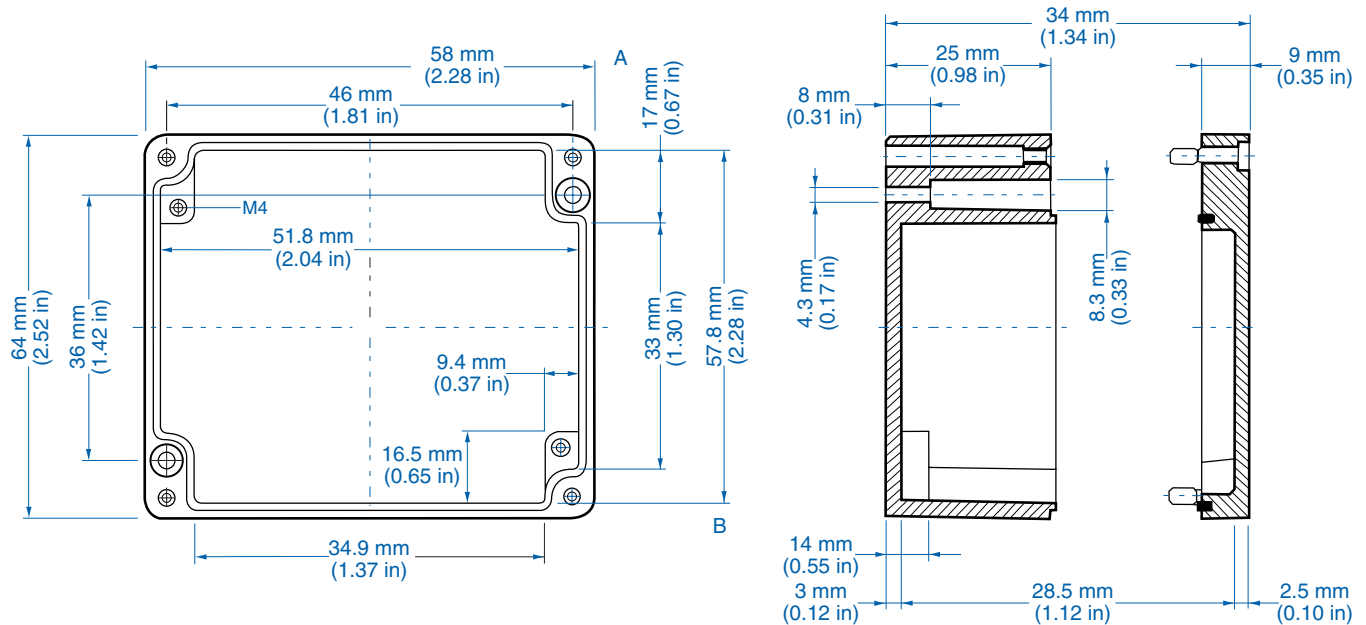

Accessories

Ordering Information	Cat. No.	Type	Std. Pk.
Mounting Tab Kit - small	154-004	MT-AL1	1

Please refer to pages 116-120 for additional accessories and detailed information.