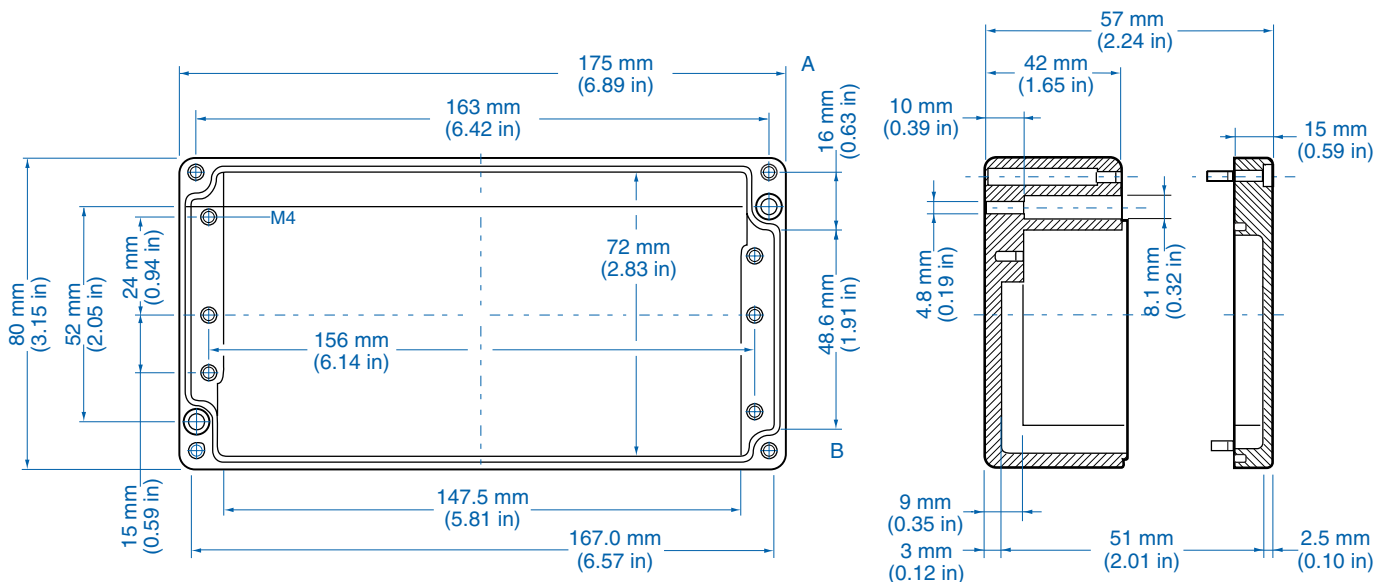

Accessories

Ordering Information	Cat. No.	Type	Std. Pk.
Mounting Plate	155-007	MP1808	1
Mounting Tab Kit - small	154-004	MT-AL1	1

Please refer to pages 116-120 for additional accessories and detailed information.