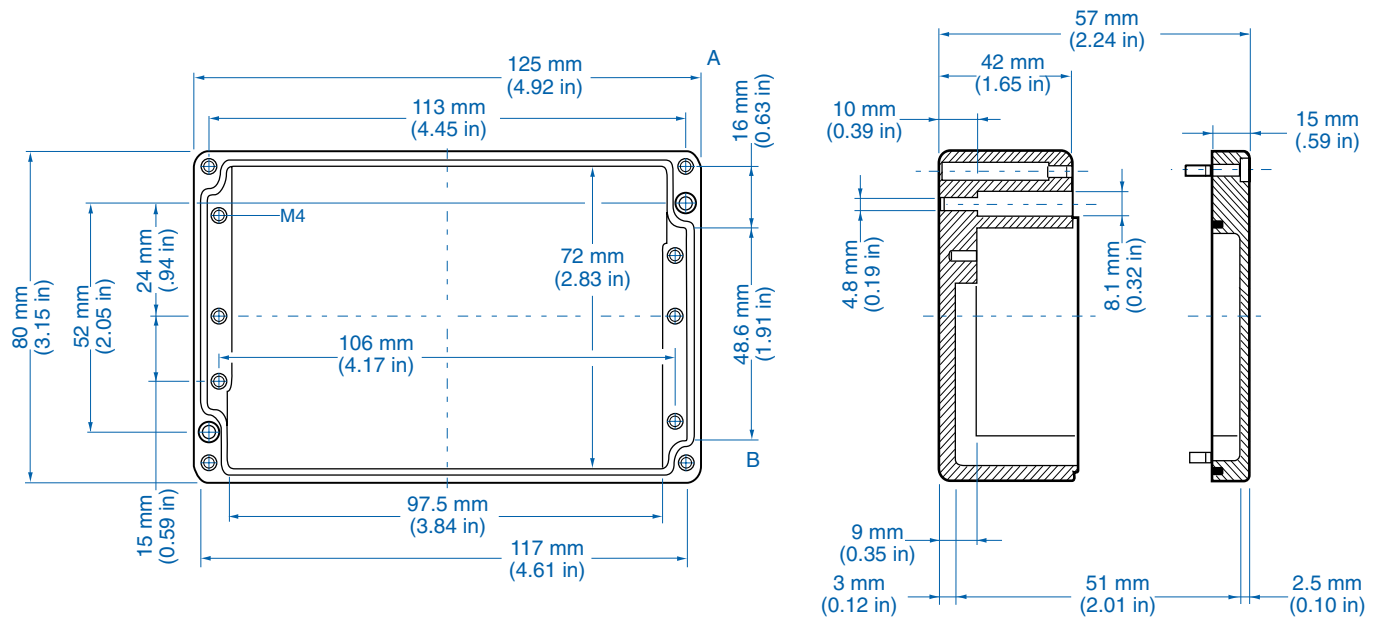

Accessories

Ordering Information	Cat. No.	Type	Std. Pk.
Mounting Plate	155-006	MP1308	1
Mounting Tab Kit - small	154-004	MT-AL1	1

Please refer to pages 116-120 for additional accessories and detailed information.