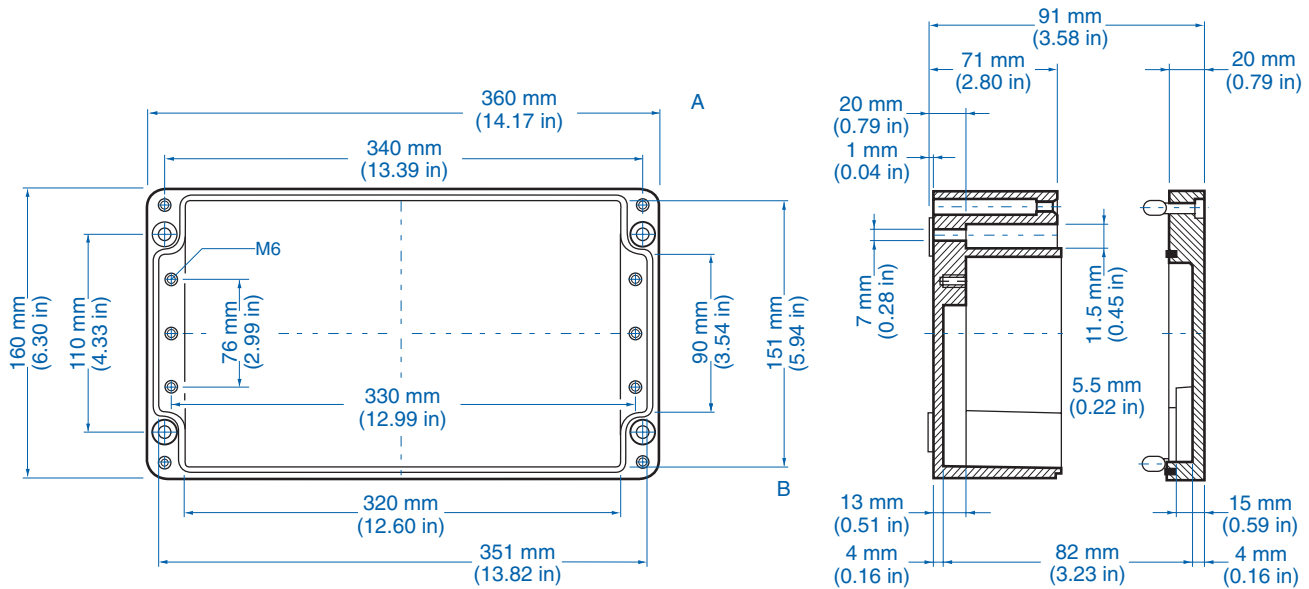

Accessories

Ordering Information	Cat. No.	Type	Std. Pk.
Mounting Plate	155-013	MP3616	1
Hinge Kit Set	154-210	HK-AL	1
DIN Rail TS 35 - 35 x 345mm	162-013	TS35/345	1
Mounting Tab Kit - large	154-006	MT-AL2	1

Please refer to pages 116-120 for additional accessories and detailed information.