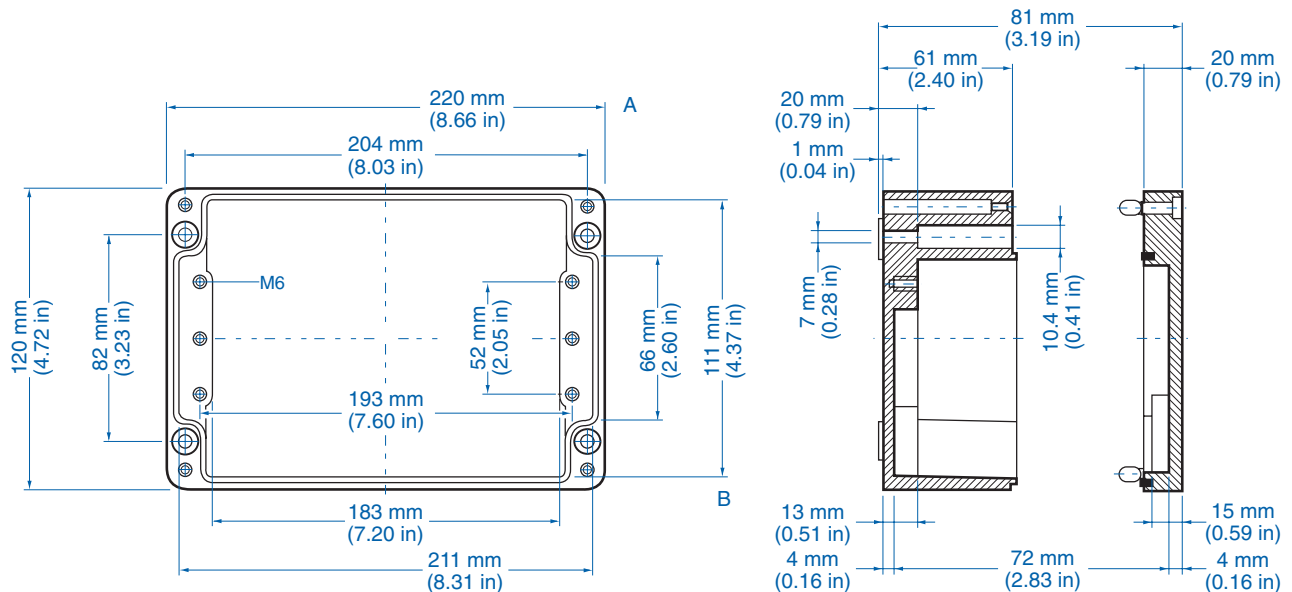

Accessories

Ordering Information	Cat. No.	Type	Std. Pk.
Mounting Plate	155-010	MP2212	1
Hinge Kit Set	154-210	HK-AL	1
DIN Rail TS 35 - 35 x 208mm	162-010	TS35/208	1
Mounting Tab Kit - large	154-006	MT-AL2	1

Please refer to pages 116-120 for additional accessories and detailed information.