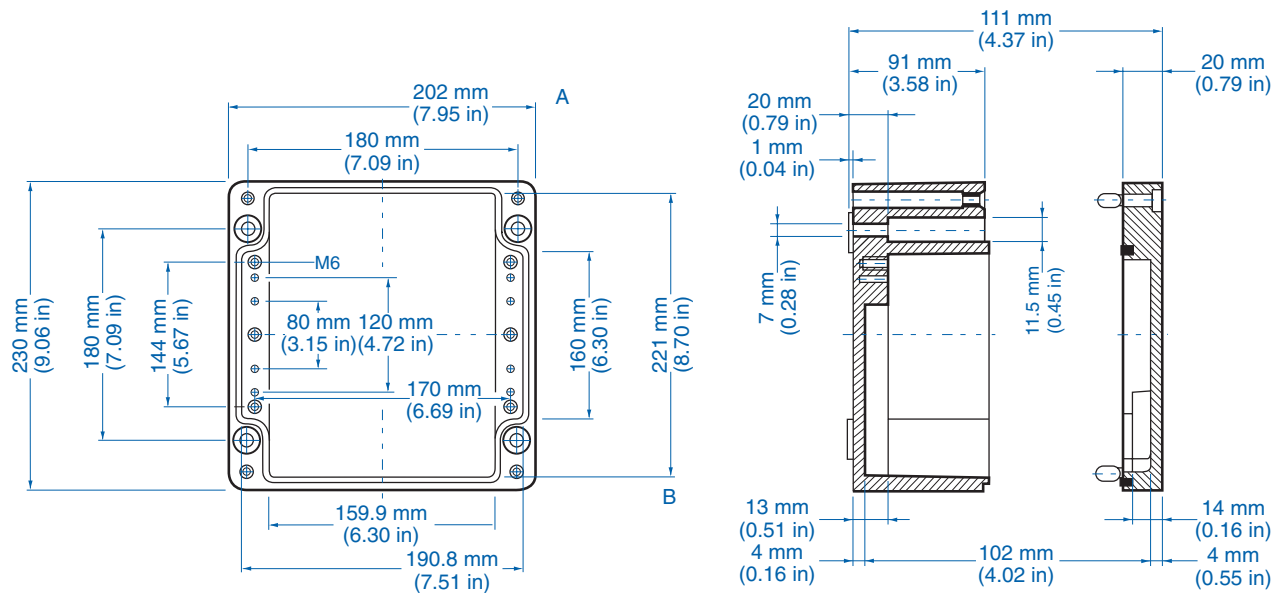

Accessories

Ordering Information	Cat. No.	Type	Std. Pk.
Mounting Plate	155-014	MP2023	1
Hinge Kit Set	154-210	HK-AL	1
DIN Rail TS 35 - 35 x 186mm	162-014	TS35/186	1
Mounting Tab Kit - large	154-006	MT-AL2	1

Please refer to pages 116-120 for additional accessories and detailed information.