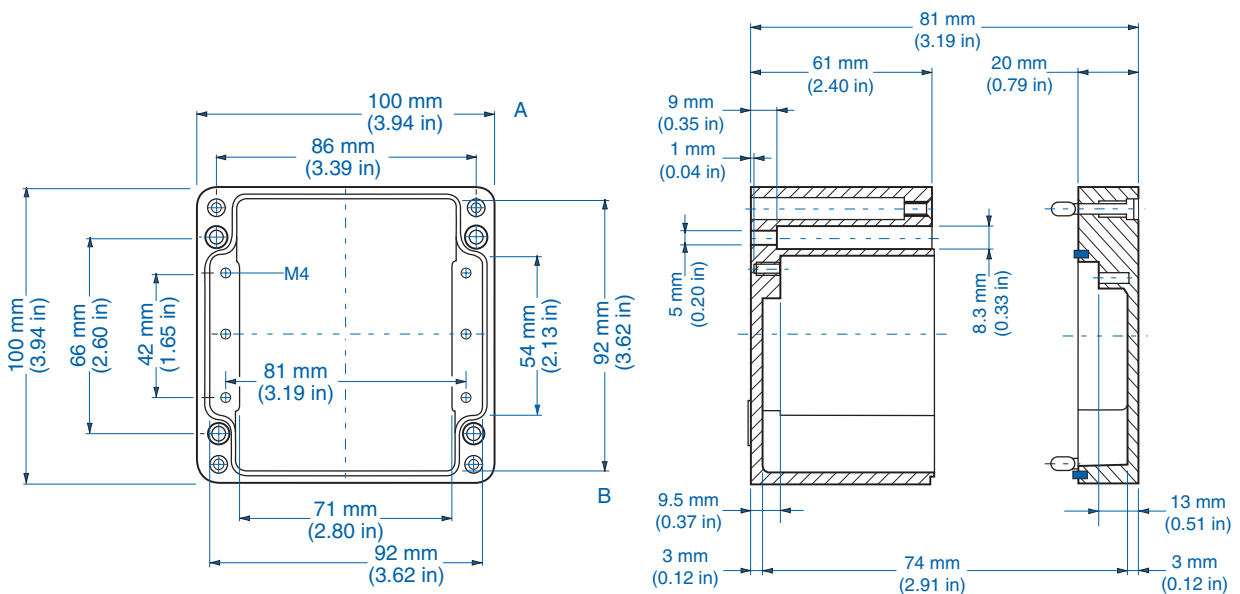

Accessories

Ordering Information	Cat. No.	Type	Std. Pk.
Mounting Plate	155-008	MP1010	1
Hinge Kit Set	154-210	HK-AL	1
Mounting Tab Kit - small	154-004	MT-AL1	1

Please refer to pages 116-120 for additional accessories and detailed information.