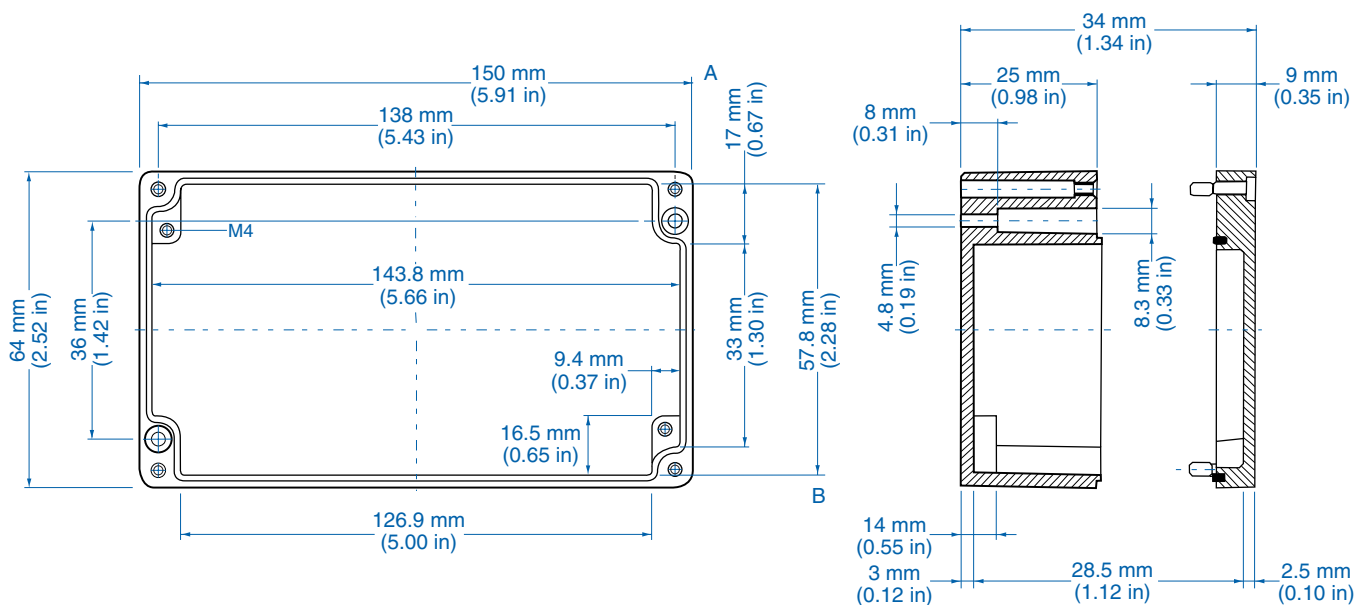

Accessories

Ordering Information	Cat. No.	Type	Std. Pk.
Mounting Tab Kit- small	154-004	MT-AL1	1

Please refer to pages 116-120 for additional accessories and detailed information.