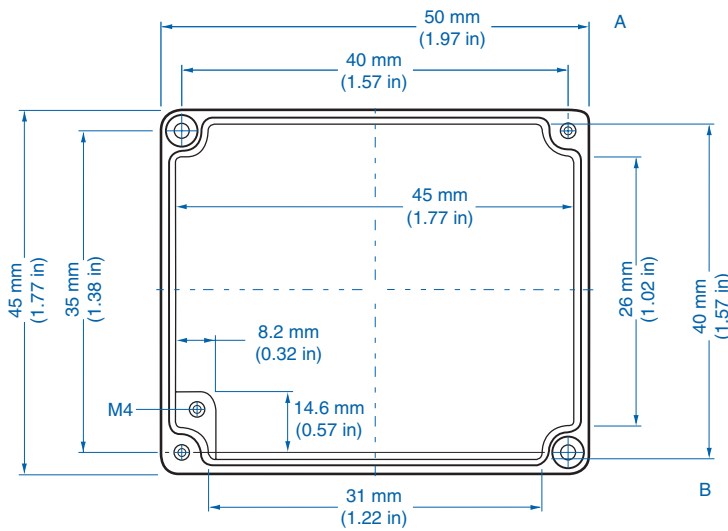

# AL 55-3 – Aluminum – 50x45mm (1.97x1.77in.)

## Standard Features

- **Protection Level:** IP65
- **Technical:** Smooth Sidewalls
- **Enclosure Material:** Cast Aluminum, Al Si 12
- **Temperature Range:** -40°C to 100°C (-40°F to 212°F)
- **Gasket Material:** Polyurethane  
-35°C to 80°C (-31°F to 176°F)
- **Color:** Silver Gray, RAL 7001
- **Accessories:** See section below

## Aluminum

Ordering Information	Cat. No.	Type	Length	Dimensions mm (in)		Std. Pk.
				Width	Height	
Enclosure	150-001	AL 55-3	50 mm (1.97 in)	45 mm (1.77 in)	30 mm (1.18 in)	1

**Standard Features**

- **Protection Level:** IP65
- **Technical:** Smooth Sidewalls
- **Enclosure Material:** Cast Aluminum, Al Si 12
- **Temperature Range:** -40°C to 100°C (-40°F to 212°F)
- **Gasket Material:** Polyurethane  
-35°C to 80°C (-31°F to 176°F)
- **Color:** Silver Gray, RAL 7001
- **Accessories:** See section below