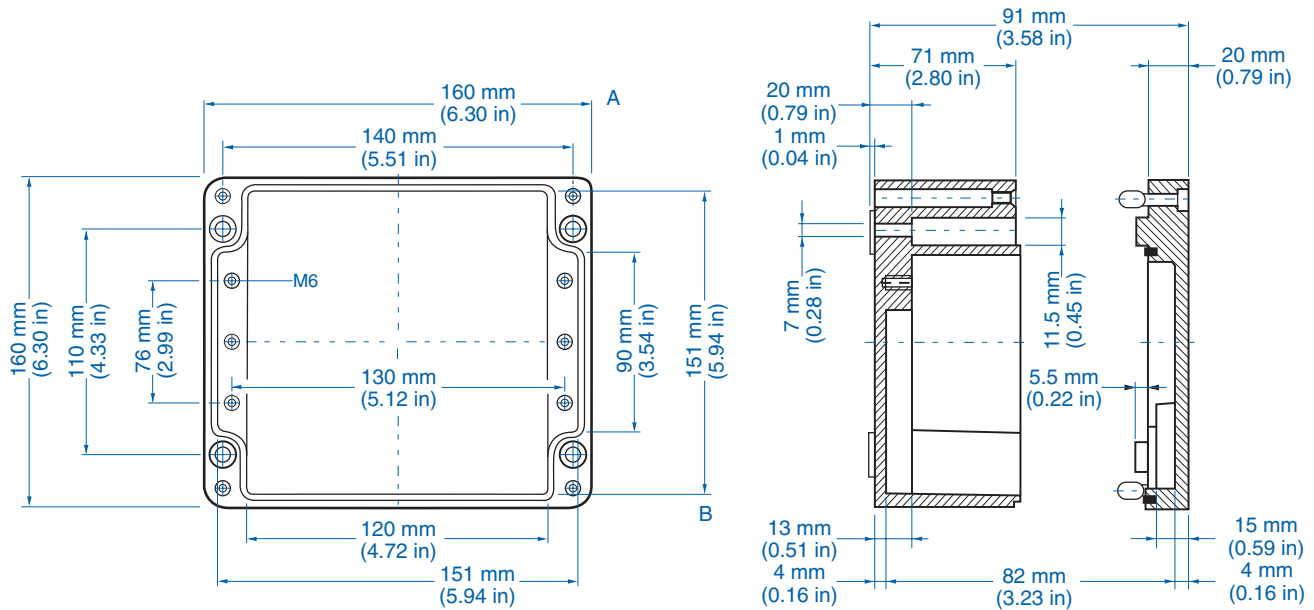

Accessories

Ordering Information	Cat. No.	Type	Std. Pk.
Mounting Plate	155-011	MP1616	1
Hinge Kit Set	154-210	HK-AL	1
DIN Rail TS 35 - 35 x 145mm	162-011	TS35/145	1
Mounting Tab Kit - large	154-006	MT-AL2	1

Please refer to pages 116-120 for additional accessories and detailed information.