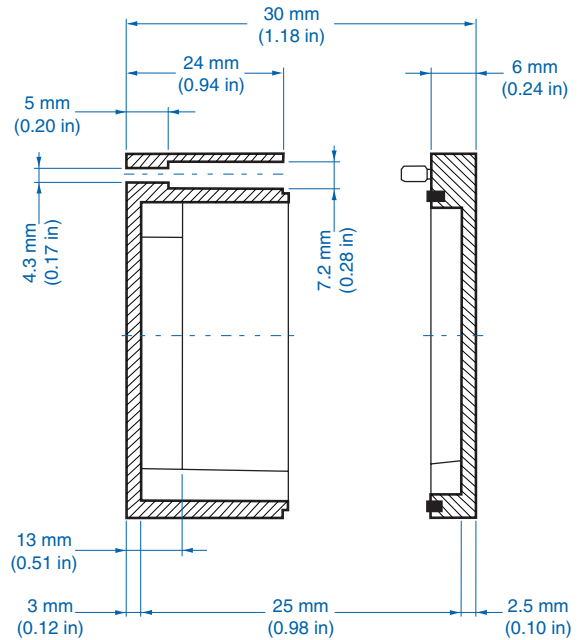

With the help of the steel mounting plates, even large and heavy components can be securely mounted. The mounting plates are available from enclosures AL 88-6 and larger.

# AL 55-3 – Aluminum – 50x45mm (1.97x1.77in.)

## Standard Features

- **Protection Level:** IP65
- **Technical:** Smooth Sidewalls
- **Enclosure Material:** Cast Aluminum, Al Si 12
- **Temperature Range:** -40°C to 100°C (-40°F to 212°F)
- **Gasket Material:** Polyurethane  
-35°C to 80°C (-31°F to 176°F)
- **Color:** Silver Gray, RAL 7001
- **Accessories:** See section below

## Aluminum

Ordering Information	Cat. No.	Type	Length	Dimensions mm (in)		Std. Pk.
				Width	Height	
Enclosure	150-001	AL 55-3	50 mm (1.97 in)	45 mm (1.77 in)	30 mm (1.18 in)	1

**Standard Features**

- **Protection Level:** IP65
- **Technical:** Smooth Sidewalls
- **Enclosure Material:** Cast Aluminum, Al Si 12
- **Temperature Range:** -40°C to 100°C (-40°F to 212°F)
- **Gasket Material:** Polyurethane  
-35°C to 80°C (-31°F to 176°F)
- **Color:** Silver Gray, RAL 7001
- **Accessories:** See section below